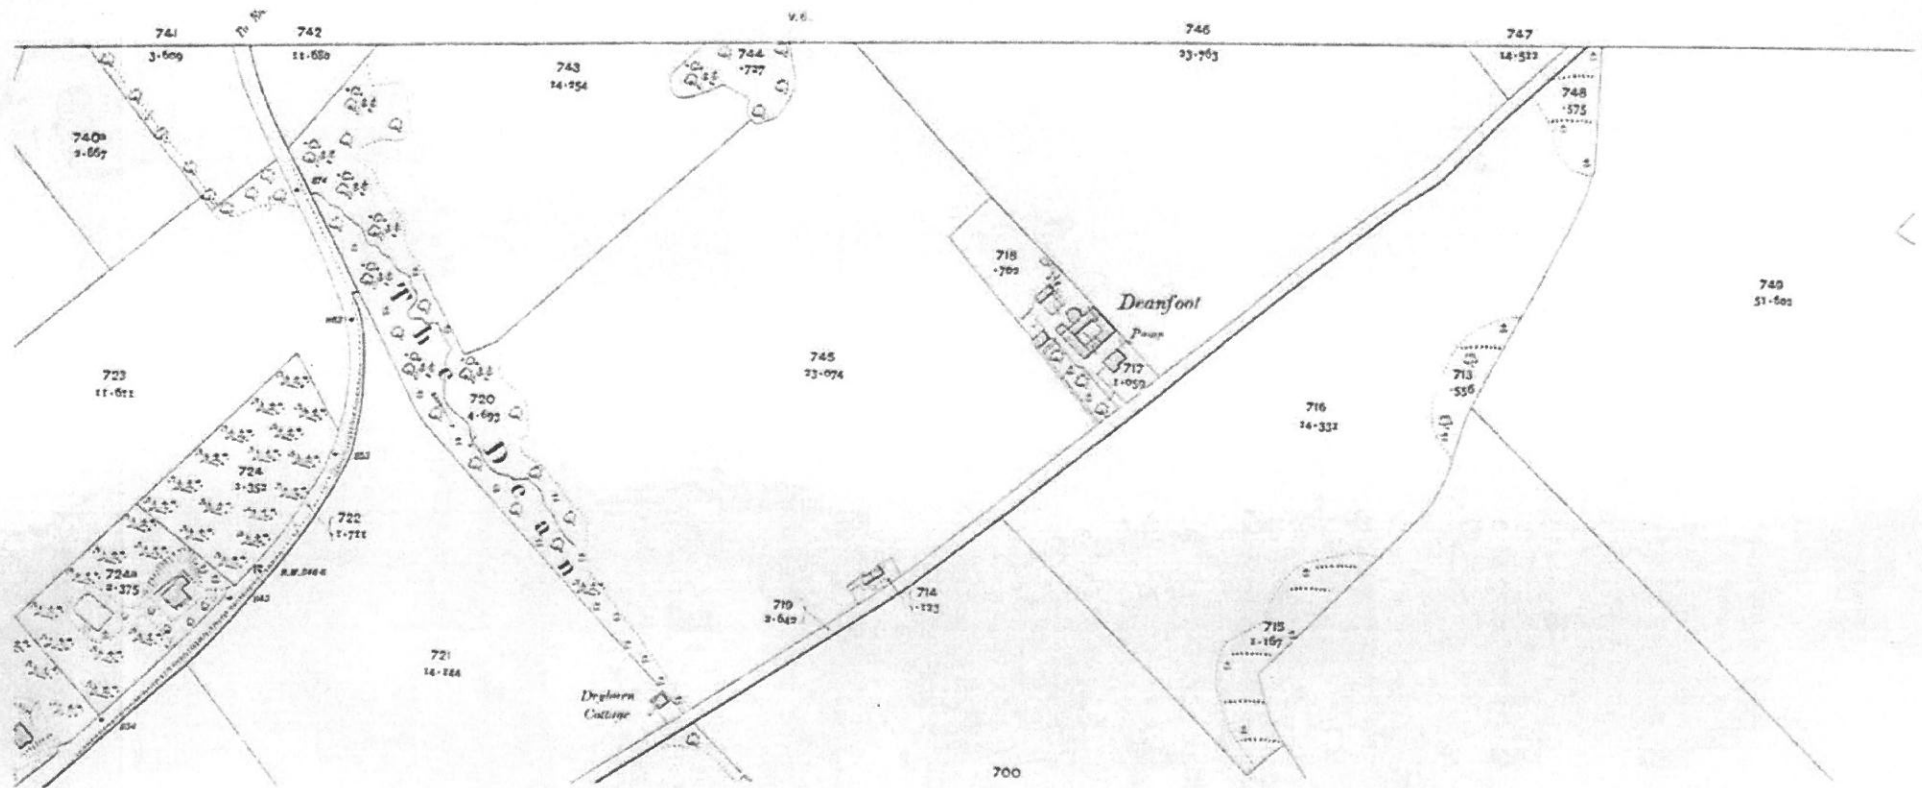

10/31/2017

View: Peebles Sheet V.10 (Linton) - Ordnance Survey 25 inch 1st edition, Scotland, 1855-1882

Production 6  
OS Map circa 1860 showing 2 houses at Deanfoot Cottage

Production 7  
OS Map circa 1895 showing the addition of Dryburn Cottage – this now falls at the very edge of the settlement Boundary – again note there are two cottages at the Application site with gardens either end